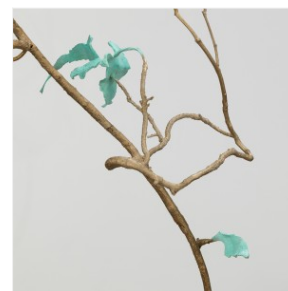

SECOND TREE PROSTHESIS (FORM DERIVED FROM HEMP)

DIMENSIONS: H 45 x L 31 x P 55 cm
H 17.72 x W 12.2 x D 21.65 in

FINISHES: Bronze sculpture from an AI-generated shape, old gold and metaverse green patina

Unique piece

Alone : H 45 x L 31 x P 55 cm

With wood base : H 135,5 x L 31 x 59 cm