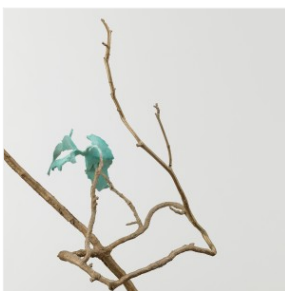

SECOND TREE PROSTHESIS (FORM DERIVED FROM HEMP)

DIMENSIONS: H 45 x L 31 x P 55 cm
H 17.72 x W 12.2 x D 21.65 in

FINISHES: Bronze sculpture from an AI-generated shape, old gold and metaverse green patina

Unique piece

Alone : H 45 x L 31 x P 55 cm

With wood base : H 135,5 x L 31 x 59 cm