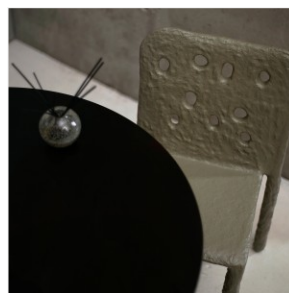

VICTORIA YAKUSHA

ZTISTA - CHAIR (KORA)

DIMENSIONS: H 82 x L 48 x P 50 cm
H 32.28 x W 18.9 x D 19.69 in
FINISHES: Upcycled steel frame and Ztista

Each chair is crafted by hand in FAINA's sustainable material : ZTISTA (recycled paper, clay, linen, and diverse natural elements worked by hand).
Other colors upon request