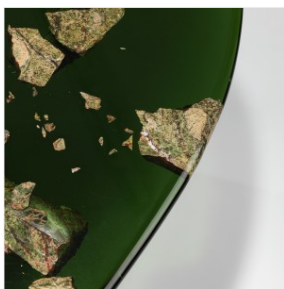

T SAKHI

RECONCILED FRAGMENTS - SIDE TABLE "GREEN FOREST"

DIMENSIONS: D 89 x H 51 cm
Diam 35.04 x H 20.08 in

FINISHES: Green pigmented resin, Green Forest marble, brass powder, metal with oxydated brass

Unique piece
Other colors and dimensions on request