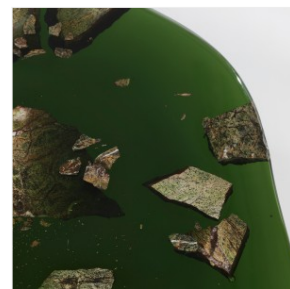

T SAKHI

RECONCILED FRAGMENTS - SIDE TABLE "GREEN FOREST"

DIMENSIONS: D 89 x H 51 cm
Diam 35.04 x H 20.08 in

FINISHES: Green pigmented resin, Green Forest marble, brass powder, metal with oxydated brass

Unique piece
Other colors and dimensions on request