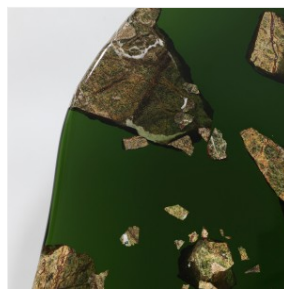

T SAKHI

RECONCILED FRAGMENTS - SIDE TABLE "GREEN FOREST"

DIMENSIONS: D 89 x H 51 cm
Diam 35.04 x H 20.08 in

FINISHES: Green pigmented resin, Green Forest marble, brass powder, metal with oxydated brass

Unique piece
Other colors and dimensions on request