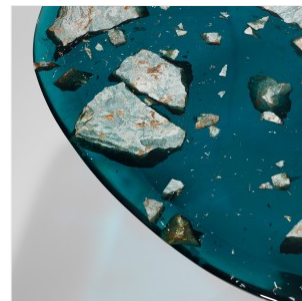

T SAKHI

RECONCILED FRAGMENTS - SIDE TABLE "BLUE"

DIMENSIONS: D 75,5 x H 43,3 cm

Diam 29.72 x H 17.05 in

FINISHES: Amazonite stone, brass powder, teal resin and brushed brass leg