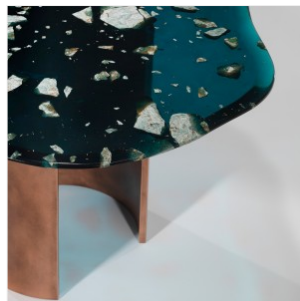

T SAKHI

RECONCILED FRAGMENTS - SIDE TABLE "BLUE"

DIMENSIONS: D 75,5 x H 43,3 cm

Diam 29.72 x H 17.05 in

FINISHES: Amazonite stone, brass powder, teal resin and brushed brass leg