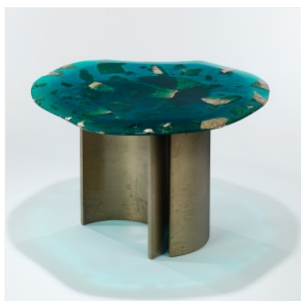

T SAKHI

RECONCILED FRAGMENTS - SIDE TABLE "BLUE"

DIMENSIONS: H 43,5 x L 72 x P 69 cm

H 17.13 x W 28.35 x D 27.17 in

FINISHES: Blue pigmented resin, Amazonite marble, brass powder, metal with brass finish

Unique piece