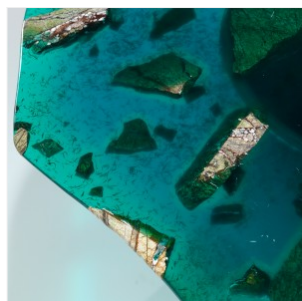

T SAKHI

RECONCILED FRAGMENTS - SIDE TABLE "BLUE"

DIMENSIONS: H 43,5 x L 72 x P 69 cm

H 17.13 x W 28.35 x D 27.17 in

FINISHES: Blue pigmented resin, Amazonite marble, brass powder, metal with brass finish

Unique piece