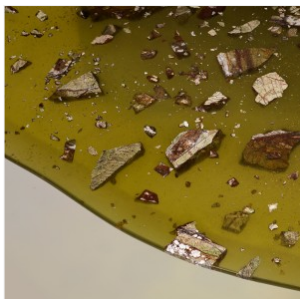

T SAKHI

RECONCILED FRAGMENTS - COFFEE-TABLE "GREEN"

DIMENSIONS: H 37 x L 138 x P 100 cm

H 14.57 x W 54.33 x D 39.37 in

FINISHES: Forest green marble, pigmented green resin, brass powder, oxidized brass legs