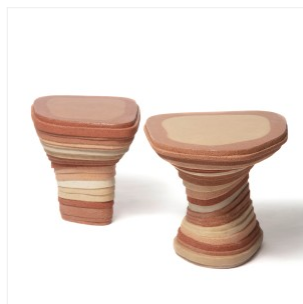

ROULA SALAMOUN

STRATA TABLE "ASTENO" - SIDE TABLE

DIMENSIONS: H 42 x L 50 x P 50 cm
H 16.54 x W 19.69 x D 19.69
in

FINISHES: Resin, natural marble and stones