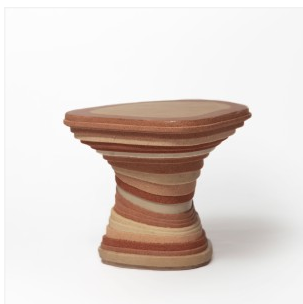

ROULA SALAMOUN

STRATA TABLE "ASTENO" - SIDE TABLE

DIMENSIONS: H 42 x L 50 x P 50 cm
H 16.54 x W 19.69 x D 19.69
in

FINISHES: Resin, natural marble and stones