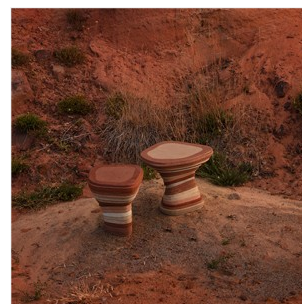

ROULA SALAMOUN

STRATA TABLE "ASTENO" - SIDE TABLE

DIMENSIONS: H 42 x L 50 x P 50 cm
H 16.54 x W 19.69 x D 19.69
in

FINISHES: Resin, natural marble and stones