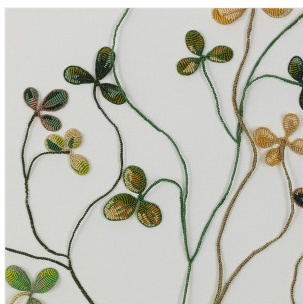

## LAURENTINE PÉRILHOU

### LES TRÈFLES

DIMENSIONS: H 80 x L 60 x P 3 cm  
H 31.5 x W 23.62 x D 1.18 in  
FINISHES: Cotton, viscose, lurex on canvas

Unique artwork