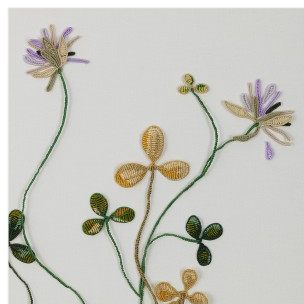

## LAURENTINE PÉRILHOU

### LES TRÈFLES

DIMENSIONS: H 80 x L 60 x P 3 cm  
H 31.5 x W 23.62 x D 1.18 in  
FINISHES: Cotton, viscose, lurex on canvas

Unique artwork