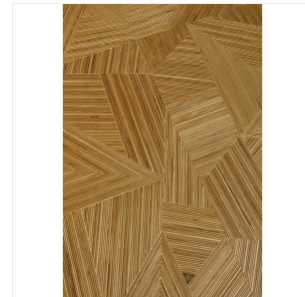

GEORGES MOHASSEB

SPIRAL CYCLE OF LIFE - TABLE

DIMENSIONS: H 75 x L 260 x P 95 cm

H 29.53 x W 102.36 x D 37.4 in

FINISHES: Plywood, beech, french oak, american walnut, maple wood, mahogany wood, oxydized brass