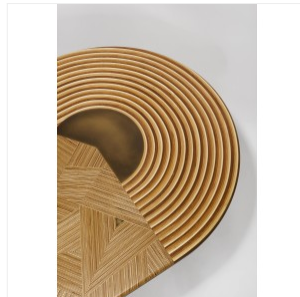

GEORGES MOHASSEB

SPIRAL CYCLE OF LIFE - TABLE

DIMENSIONS: H 75 x L 260 x P 95 cm

H 29.53 x W 102.36 x D 37.4 in

FINISHES: Plywood, beech, french oak, american walnut, maple wood, mahogany wood, oxydized brass