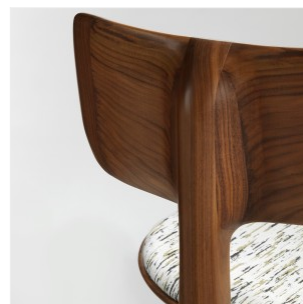

GEORGES MOHASSEB

DROP CHAIR

DIMENSIONS: H 75 x L 55 x P 50 cm
FINITIONS: Noyer massif et tissu "Bouleau" Lelièvre Paris

Edition