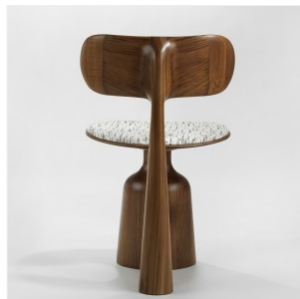

GEORGES MOHASSEB

DROP CHAIR

DIMENSIONS: H 75 x L 55 x P 50 cm

H 29.53 x W 21.65 x D 19.69 in

FINISHES: Massive walnut & Lelièvre Paris fabric "Bouleau"

Edition

Other fabric on request