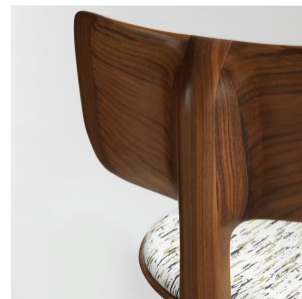

GEORGES MOHASSEB

DROP CHAIR

DIMENSIONS: H 75 x L 55 x P 50 cm

H 29.53 x W 21.65 x D 19.69 in

FINISHES: Massive walnut & Lelièvre Paris fabric "Bouleau"

Edition

Other fabric on request