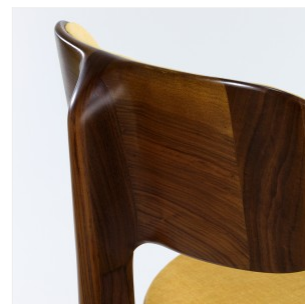

GEORGES MOHASSEB

DROP CHAIR

DIMENSIONS: H 75 x L 55 x P 50 cm
FINITIONS: Noyer massif & tissu velours Lelièvre Paris

Edition