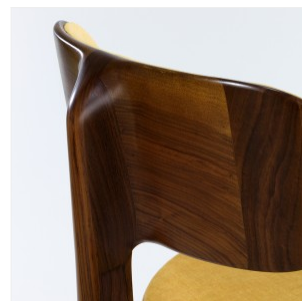

GEORGES MOHASSEB

DROP CHAIR

DIMENSIONS: H 75 x L 55 x P 50 cm
H 29.53 x W 21.65 x D 19.69 in

FINISHES: Massive walnut & Lelièvre Paris velvet fabric

Edition
Other fabric on request