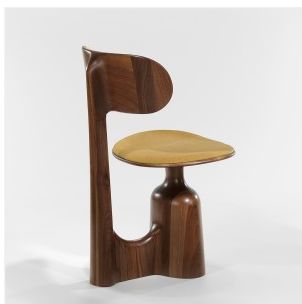

GEORGES MOHASSEB

DROP CHAIR

DIMENSIONS: H 75 x L 55 x P 50 cm
FINITIONS: Noyer massif & tissu velours Lelièvre Paris

Edition