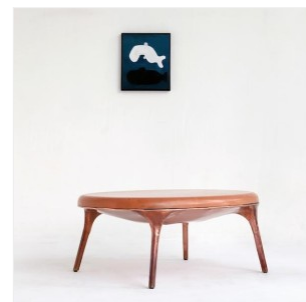

### TERRANOVA - COFFEE TABLE

DIMENSIONS: H 40 x L 74 x P 100 cm  
H 15.75 x W 29.13 x D 39.37 in  
FINISHES: Copper and Terranova Stone

Each piece is unique, handmade by the artist, dated et signed.