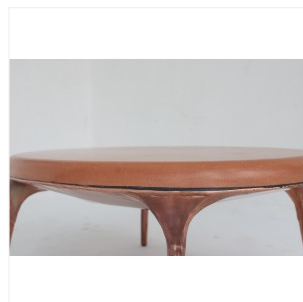

### TERRANOVA - COFFEE TABLE

DIMENSIONS: H 40 x L 74 x P 100 cm  
H 15.75 x W 29.13 x D 39.37 in  
FINISHES: Copper and Terranova Stone

Each piece is unique, handmade by the artist, dated et signed.