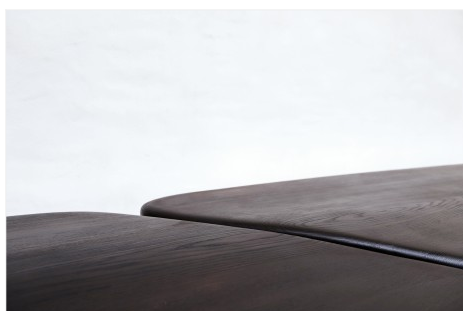

VALENTIN LOELLMANN

STEEL - TABLE

FINISHES: Steel and charred oak

Each piece is unique, handmade by the artis, signed and dated.