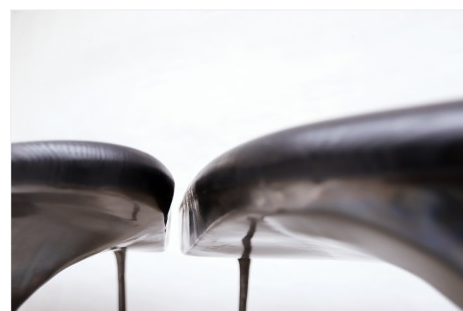

VALENTIN LOELLMANN

STEEL - TABLE

FINISHES: Steel and charred oak

Each piece is unique, handmade by the artis, signed and dated.