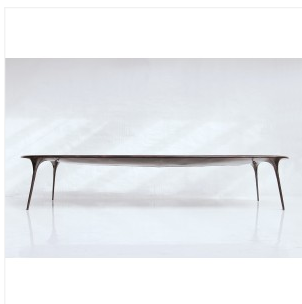

VALENTIN LOELLMANN

STEEL - DINING TABLE

FINISHES: Steel and charred oak

Each piece is unique, handmade by the artis, signed and dated.