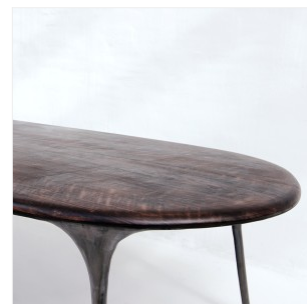

VALENTIN LOELLMANN

STEEL - DINING TABLE

FINISHES: Steel and charred oak

Each piece is unique, handmade by the artis, signed and dated.