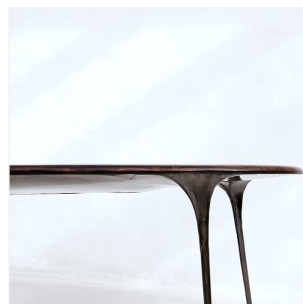

VALENTIN LOELLMANN

STEEL - DINING TABLE

FINISHES: Steel and charred oak

Each piece is unique, handmade by the artis, signed and dated.