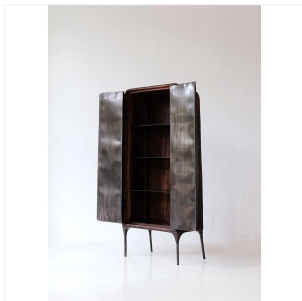

### STEEL - CABINET

DIMENSIONS: H 250 x L 83 x P 55 cm  
H 98.43 x W 32.68 x D 21.65 in  
FINISHES: Patinated steel

Each piece is unique, handmade by the artist, signed and dated.