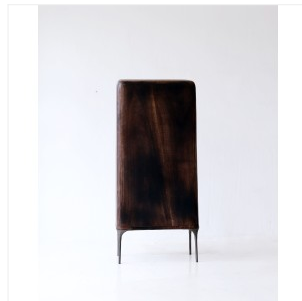

### STEEL - CABINET

DIMENSIONS: H 250 x L 83 x P 55 cm  
H 98.43 x W 32.68 x D 21.65 in  
FINISHES: Patinated steel

Each piece is unique, handmade by the artist, signed and dated.