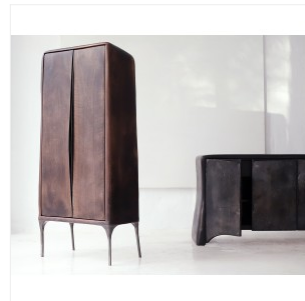

### STEEL - CABINET

DIMENSIONS: H 250 x L 83 x P 55 cm  
H 98.43 x W 32.68 x D 21.65 in  
FINISHES: Patinated steel

Each piece is unique, handmade by the artist, signed and dated.