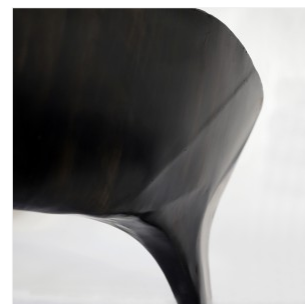

### STEEL - BENCH

DIMENSIONS: H 45 x L 325 x P 130 cm  
H 17.72 x W 127.95 x D 51.18 in  
FINISHES: Walnut and blackened steel

Each piece is unique, handmade by the artist, dated et signed.