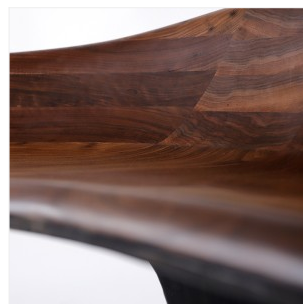

### STEEL - BENCH

DIMENSIONS: H 45 x L 325 x P 130 cm  
H 17.72 x W 127.95 x D 51.18 in  
FINISHES: Walnut and blackened steel

Each piece is unique, handmade by the artist, dated et signed.