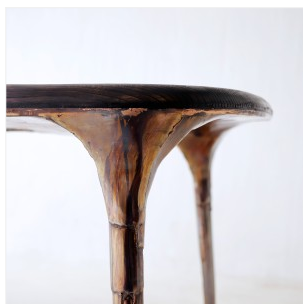

VALENTIN LOELLMANN

SPRING/SUMMER - TABLE

DIMENSIONS: H 76 x L 227 x P 89 cm
H 29.92 x W 89.37 x D 35.04 in
FINISHES: Coppered metal and charred oak

Each piece is unique, handmade by the artist, signed and dated.