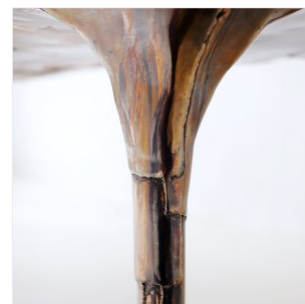

VALENTIN LOELLMANN

SPRING/SUMMER - TABLE

DIMENSIONS: H 76 x L 227 x P 89 cm
H 29.92 x W 89.37 x D 35.04 in
FINISHES: Coppered metal and charred oak

Each piece is unique, handmade by the artist, signed and dated.