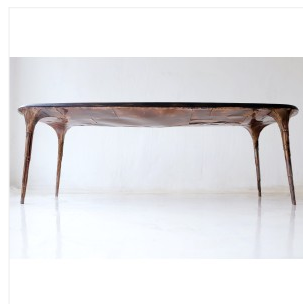

VALENTIN LOELLMANN

SPRING/SUMMER - TABLE

DIMENSIONS: H 76 x L 227 x P 89 cm
H 29.92 x W 89.37 x D 35.04 in
FINISHES: Coppered metal and charred oak

Each piece is unique, handmade by the artist, signed and dated.