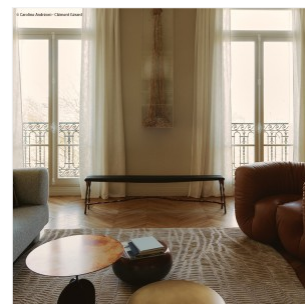

VALENTIN LOELLMANN

SPRING/SUMMER - BENCH

DIMENSIONS: H 45 x L 180 x P 23 cm
H 17.72 x W 70.87 x D 9.06 in

FINISHES: Electroformed copper and burned oak

Each piece is handmade by the artist, signed, dated and numbered.