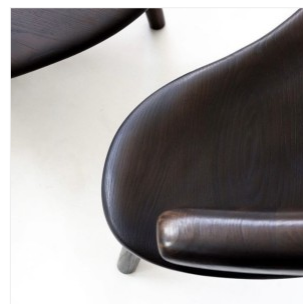

VALENTIN LOELLMANN

ONE PIECE - BENCH

DIMENSIONS: H 88 x L 177 x P 106 cm
H 34.65 x W 69.69 x D 41.73 in
FINISHES: Charred oak

Each piece is unique, handmade by the artist, signed and dated.