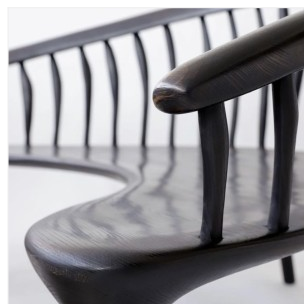

VALENTIN LOELLMANN

ONE PIECE - BENCH

DIMENSIONS: H 88 x L 177 x P 106 cm
H 34.65 x W 69.69 x D 41.73 in
FINISHES: Charred oak

Each piece is unique, handmade by the artist, signed and dated.