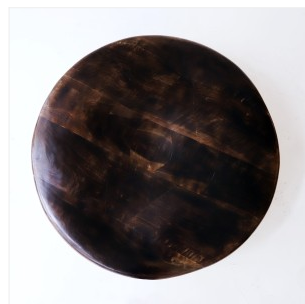

VALENTIN LOELLMANN

BRASS - COFFEE TABLE

DIMENSIONS: D 120 cm

Diam 47.24 in

FINISHES: Brass and charred oak

Each piece is unique, handmade, signed and dated by the artist.