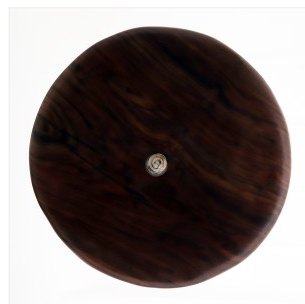

VALENTIN LOELLMANN

BRASS - HANGING LAMP

DIMENSIONS: D 35 cm

Diam 13.78 in

FINISHES: Polished brass and walnut

Each piece is unique, handmade by the artist, signed and dated.