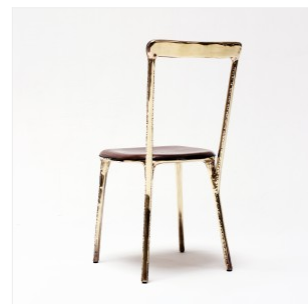

### BRASS - CHAIR

DIMENSIONS: H 88 x L 45 x P 42 cm  
H 34.65 x W 17.72 x D 16.54 in

FINISHES: Massive brass, walnut or charred oak

Each piece is unique, handmade by the artist, signed and dated.