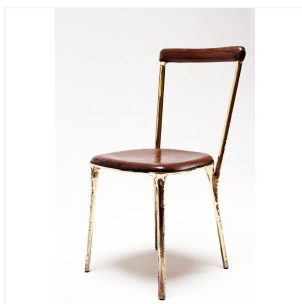

### BRASS - CHAIR

DIMENSIONS: H 88 x L 45 x P 42 cm  
H 34.65 x W 17.72 x D 16.54 in

FINISHES: Massive brass, walnut or charred oak

Each piece is unique, handmade by the artist, signed and dated.