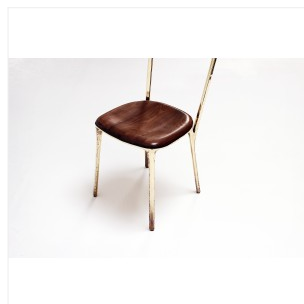

### BRASS - CHAIR

DIMENSIONS: H 88 x L 45 x P 42 cm  
H 34.65 x W 17.72 x D 16.54 in

FINISHES: Massive brass, walnut or charred oak

Each piece is unique, handmade by the artist, signed and dated.