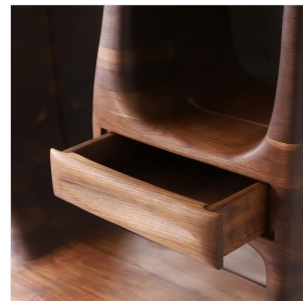

VALENTIN LOELLMANN

BRASS - CABINET

DIMENSIONS: H 220 x L 120 x P 50 cm
H 86.61 x W 47.24 x D 19.69 in
FINISHES: Charred Oak and massive brass

Each piece is unique, handmade by the artist, dated et signed.