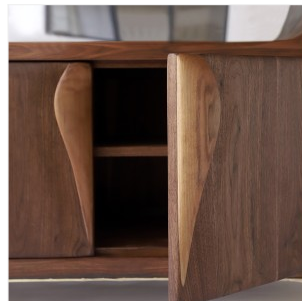

VALENTIN LOELLMANN

BRASS - CABINET

DIMENSIONS: H 220 x L 120 x P 50 cm
H 86.61 x W 47.24 x D 19.69 in
FINISHES: Charred Oak and massive brass

Each piece is unique, handmade by the artist, dated et signed.