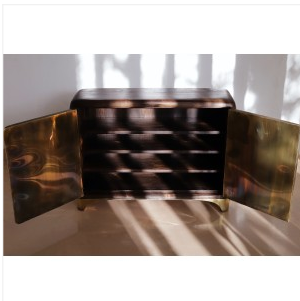

### BRASS - SIDEBOARD

DIMENSIONS: H 75 x L 130 x P 50 cm  
H 29.53 x W 51.18 x D 19.69 in  
FINISHES: Smoky walnut and massive brass

Each piece is unique, handmade by the artist, dated et signed.