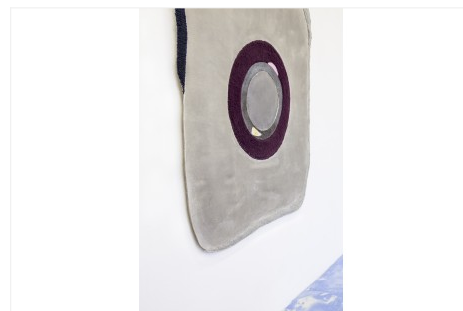

MAREI LOELLMANN

CONCRETE N 9

DIMENSIONS: H 1 x L 165 x P 140 cm
H 0.39 x W 64.96 x D 55.12 in

FINISHES: Concrete on textile, handwoven wool, leather and pink insulating foam

Unique piece