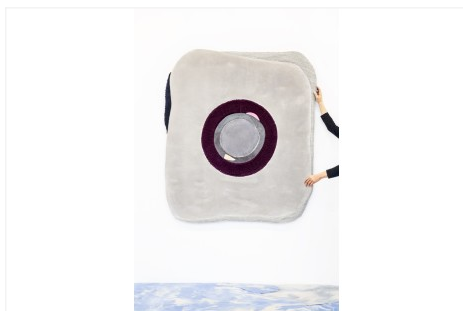

MAREI LOELLMANN

CONCRETE N 9

DIMENSIONS: H 1 x L 165 x P 140 cm
H 0.39 x W 64.96 x D 55.12 in

FINISHES: Concrete on textile, handwoven wool, leather and pink insulating foam

Unique piece