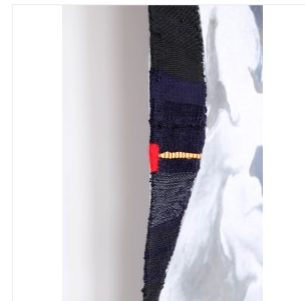

MAREI LOELLMANN

CONCRETE N 12

DIMENSIONS: H 174 x L 100 x P 0,7 cm
H 68.5 x W 39.37 x D 0.28 in

FINISHES: Colored concrete, handwoven wool and needle felt on the backside

Unique piece