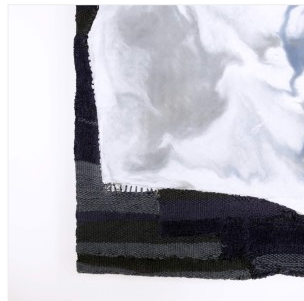

MAREI LOELLMANN

CONCRETE N 12

DIMENSIONS: H 174 x L 100 x P 0,7 cm
H 68.5 x W 39.37 x D 0.28 in

FINISHES: Colored concrete, handwoven wool and needle felt on the backside

Unique piece