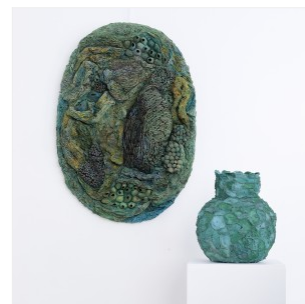

L&C LAB

BIOMATER - GREEN VASE

DIMENSIONS: D 33 x H 40 cm

Diam 12.99 x H 15.75 in

FINISHES: Ecorces de fruits, pigments végétaux et fil de coton

Unique piece