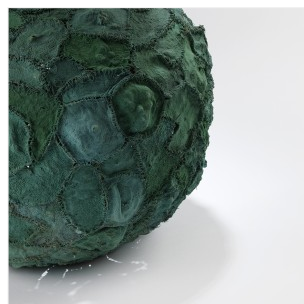

L&C LAB

BIOMATER - GREEN VASE

DIMENSIONS: D 33 x H 40 cm

Diam 12.99 x H 15.75 in

FINISHES: Ecorces de fruits, pigments végétaux et fil de coton

Unique piece