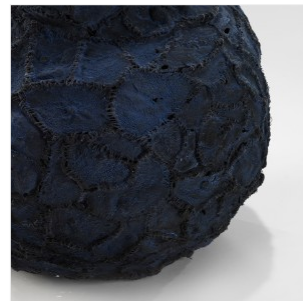

L&C LAB

BIOMATER - DARK BLUE VASE

DIMENSIONS: D 35 x H 42 cm

Diam 13.78 x H 16.54 in

FINISHES: Fruits peels, vegetal pigments, cotton thread

Unique piece