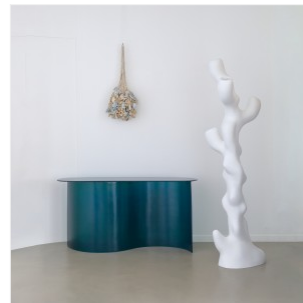

L&C LAB

BIOMATER - PENDENT BLUE

DIMENSIONS: H 100 x L 30 x P 25 cm
H 39.37 x W 11.81 x D 9.84 in

FINISHES: Fruits peels, vegetal pigments, cotton thread

Unique piece