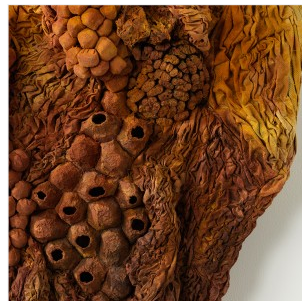

L&C LAB

BIOMATER - FREE SHAPE II

DIMENSIONS: H 150 x L 107 x P 20 cm
H 59.06 x W 42.13 x D 7.87 in

FINISHES: Fruits peels, seaweed, cotton thread, vegetable pigments, corn textile...

Unique piece