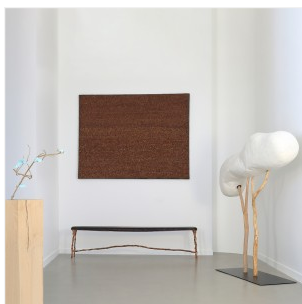

MILA HALIZOVA

THE PORTRAIT

DIMENSIONS: H 127 x L 167 x P 4 cm
H 50 x W 65.75 x D 1.57 in

FINISHES: Acorn cap, gypsum, oil, resin,
and clay from the Adriatic coast,
on linen canvas