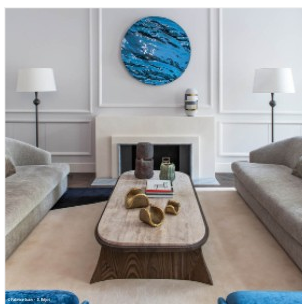

DAMIEN GERNAY

GLAZ - DEEP BLUE

DIMENSIONS: D 110 cm
Diam 43.31 in

FINISHES: Thermoformed glass

Each piece is unique