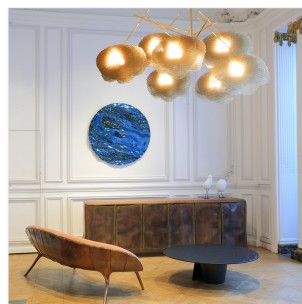

DAMIEN GERNAY

GLAZ - DEEP BLUE

DIMENSIONS: D 110 cm
Diam 43.31 in

FINISHES: Thermoformed glass

Each piece is unique