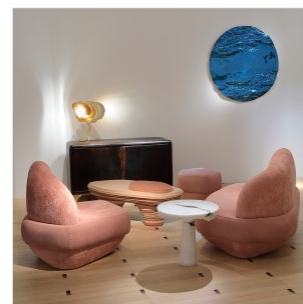

DAMIEN GERNAY

GLAZ - DEEP BLUE

DIMENSIONS: D 110 cm
Diam 43.31 in

FINISHES: Thermoformed glass

Each piece is unique