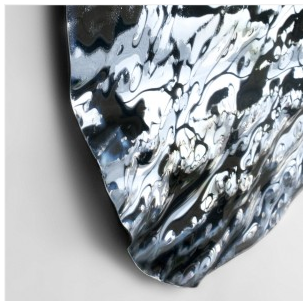

DAMIEN GERNAY

GLAZ - BLUE

DIMENSIONS: D 110 cm

Diam 43.31 in

FINISHES: Thermoformed glass

Each piece is unique.