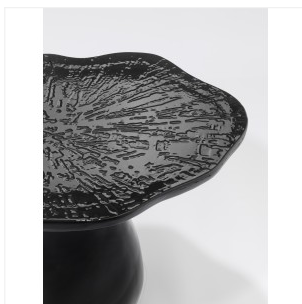

EMMA DONNERSBERG

ORGANIKA

DIMENSIONS: H 40 x L 51 x P 39 cm
H 15.75 x W 20.08 x D 15.35 in
FINISHES: Glazed ceramic

Several available colors. Other colors on order