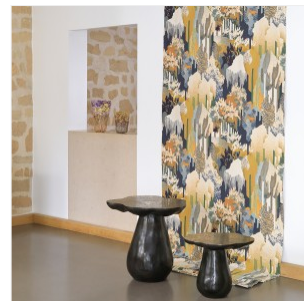

### MUSHROOMS - GOLDEN BRONZE

DIMENSIONS: H 58 x L 67 x P 54 cm

H 22.83 x W 26.38 x D 21.26 in

FINISHES: Patinated bronze, golden top, unique engraving

Each engraving is unique

Available in 2 sizes: H40 x L50,5 x D39 cm & H58 x L67 x D54 cm