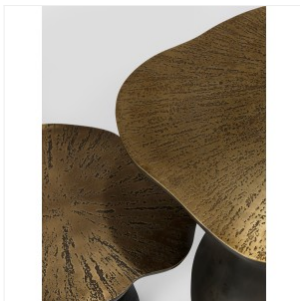

### MUSHROOMS - GOLDEN BRONZE

DIMENSIONS: H 58 x L 67 x P 54 cm

H 22.83 x W 26.38 x D 21.26 in

FINISHES: Patinated bronze, golden top, unique engraving

Each engraving is unique

Available in 2 sizes: H40 x L50,5 x D39 cm & H58 x L67 x D54 cm