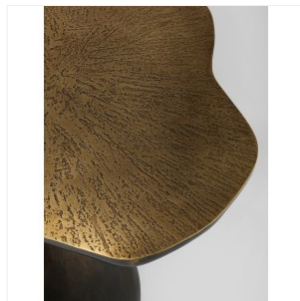

### MUSHROOMS - GOLDEN BRONZE

DIMENSIONS: H 58 x L 67 x P 54 cm

H 22.83 x W 26.38 x D 21.26 in

FINISHES: Patinated bronze, golden top, unique engraving

Each engraving is unique

Available in 2 sizes: H40 x L50,5 x D39 cm & H58 x L67 x D54 cm