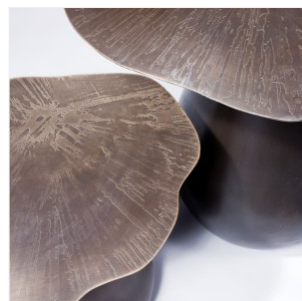

EMMA DONNERSBERG

SHROOMS - BRONZE

DIMENSIONS: H 58 x L 67 x P 54 cm
H 22.83 x W 26.38 x D 21.26 in
FINISHES: Engraved and patinated bronze

Each engraving is unique
Available in 2 sizes: H40 x L50,5 x D39 cm & H58 x L67 x D54 cm