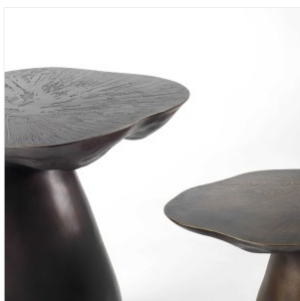

EMMA DONNERSBERG

SHROOMS - BRONZE

DIMENSIONS: H 58 x L 67 x P 54 cm
H 22.83 x W 26.38 x D 21.26 in
FINISHES: Engraved and patinated bronze

Each engraving is unique
Available in 2 sizes: H40 x L50,5 x D39 cm & H58 x L67 x D54 cm