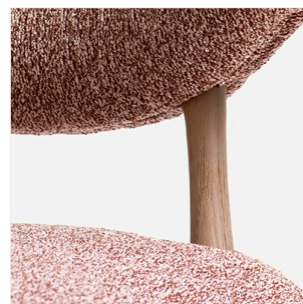

EMMA DONNERSBERG

CLOUD CHAIR CIRRUS - OAK

DIMENSIONS: H 96 x L 69 x P 60 cm
H 37.8 x W 27.17 x D 23.62 in
FINISHES: Oak and Tomette fabric

Other colors and fabric on bespoke