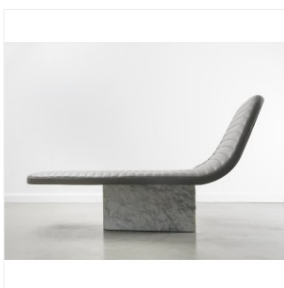

GRÉGOIRE DE LAFFOREST

OPPER

DIMENSIONS: H 86 x L 125 x P 86 cm
H 33.86 x W 49.21 x D 33.86 in
FINISHES: Leather and Carrara marble

Edition Galerie Gosserez limited to 8 pieces + 2 + 2

Colors of the leather on request
Available in black leather