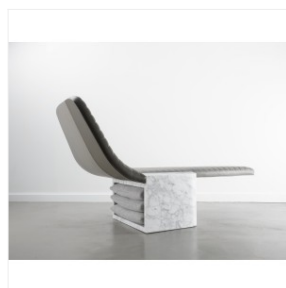

GRÉGOIRE DE LAFFOREST

OPPER

DIMENSIONS: H 86 x L 125 x P 86 cm
H 33.86 x W 49.21 x D 33.86 in
FINISHES: Leather and Carrara marble

Edition Galerie Gosserez limited to 8 pieces + 2 + 2

Colors of the leather on request
Available in black leather