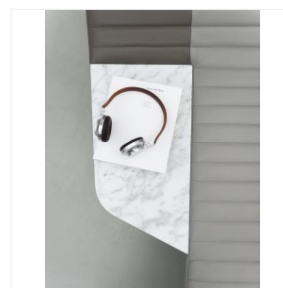

GRÉGOIRE DE LAFFOREST

OPPER

DIMENSIONS: H 86 x L 125 x P 86 cm
H 33.86 x W 49.21 x D 33.86 in
FINISHES: Leather and Carrara marble

Edition Galerie Gosserez limited to 8 pieces + 2 + 2

Colors of the leather on request
Available in black leather