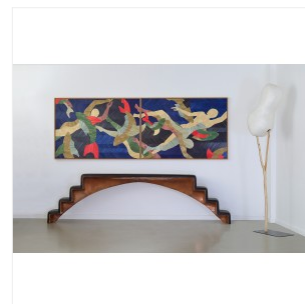

DIANE DE KERGALE

MANGUIER I

DIMENSIONS: H 237 x L 85 x P 40 cm

H 93.31 x W 33.46 x D 15.75 in

FINISHES: Natural silk cocoon, tree branch, LEDs, black lacquered metal

Unique piece