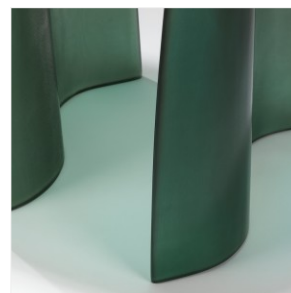

### NEW WAVE - STOOL (VOLAN GREEN)

DIMENSIONS: H 45 x L 45 x P 32 cm

H 17.72 x W 17.72 x D 12.6 in

FINISHES: Hand-layered fiberglass and resin

Each piece is handmade by the artist and signed.  
Other dimensions and colors on request.  
The colors are created by the artist and may vary.