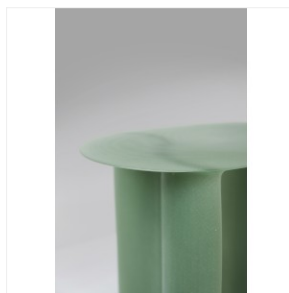

LUKAS COBER

NEW WAVE - STOOL (JADE GREEN)

DIMENSIONS: H 45 x L 45 x P 32 cm

H 17.72 x W 17.72 x D 12.6 in

FINISHES: Hand-layered fiberglass and resin

Each piece is handmade by the artist and signed.
Other dimensions and colors on request.
The colors are created by the artist and may vary.