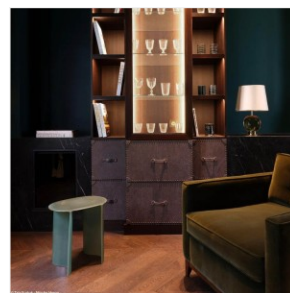

LUKAS COBER

NEW WAVE - STOOL (JADE GREEN)

DIMENSIONS: H 45 x L 45 x P 32 cm

H 17.72 x W 17.72 x D 12.6 in

FINISHES: Hand-layered fiberglass and resin

Each piece is handmade by the artist and signed.
Other dimensions and colors on request.
The colors are created by the artist and may vary.