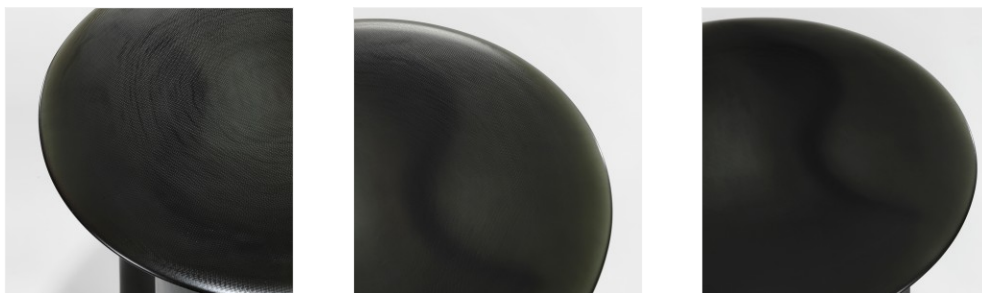

LUKAS COBER

NEW WAVE - SIDE TABLE (BLACK)

DIMENSIONS: D 45 x H 56 cm

Diam 17.72 x H 22.05 in

FINISHES: Hand-layered fiberglass and resin

Each piece is handmade by the artist and signed.
The colors are created by the artist and may vary.
Other dimensions and colors on request.