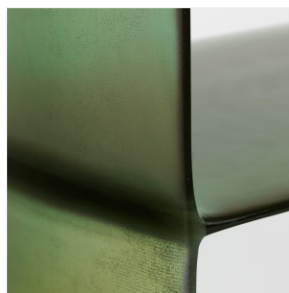

LUKAS COBER

NEW WAVE - SHELF (SMOKY GREEN)

DIMENSIONS: H 128 x L 86 x P 35 cm

H 50.39 x W 33.86 x D 13.78 in

FINISHES: Hand-layered fiberglass and resin

Each piece is handmade by the artist and signed.
The colors are created by the artist and may vary.
Other dimensions and colors on request.