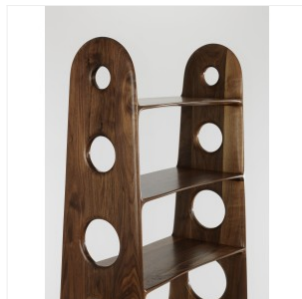

### KURO NUDE - BOOKSHELF

DIMENSIONS: H 165 x L 73 x P 39 cm  
H 64.96 x W 28.74 x D 15.35 in

FINISHES: Walnut

Each piece is handmade by the designer himself and signed  
Other dimensions and finishes on request