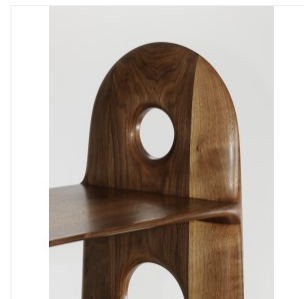

### KURO NUDE - BOOKSHELF

DIMENSIONS: H 165 x L 73 x P 39 cm  
H 64.96 x W 28.74 x D 15.35 in

FINISHES: Walnut

Each piece is handmade by the designer himself and signed  
Other dimensions and finishes on request