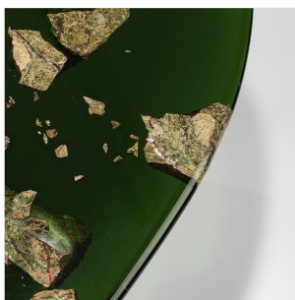

T SAKHI

RECONCILED FRAGMENTS - SIDE TABLE "GREEN FOREST"

DIMENSIONS: D 89 x H 51 cm
Diam 35.04 x H 20.08 in

FINISHES: Green pigmented resin, Green Forest marble, brass powder, metal with oxydated brass

Unique piece
Other colors and dimensions on request