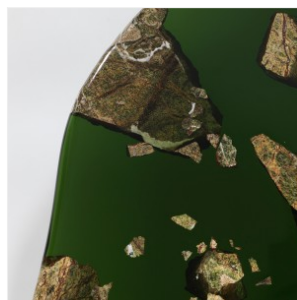

T SAKHI

RECONCILED FRAGMENTS - SIDE TABLE "GREEN FOREST"

DIMENSIONS: D 89 x H 51 cm
Diam 35.04 x H 20.08 in

FINISHES: Green pigmented resin, Green Forest marble, brass powder, metal with oxydated brass

Unique piece
Other colors and dimensions on request