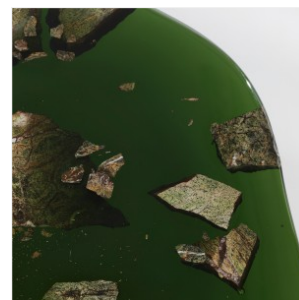

T SAKHI

RECONCILED FRAGMENTS - SIDE TABLE "GREEN FOREST"

DIMENSIONS: D 89 x H 51 cm
Diam 35.04 x H 20.08 in

FINISHES: Green pigmented resin, Green Forest marble, brass powder, metal with oxydated brass

Unique piece
Other colors and dimensions on request