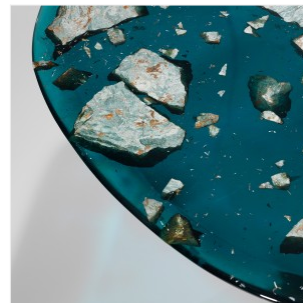

### RECONCILED FRAGMENTS - SIDE TABLE "BLUE"

**DIMENSIONS:** D 75,5 x H 43,3 cm

Diam 29.72 x H 17.05 in

**FINISHES:** Amazonite stone, brass powder, teal resin and brushed brass leg