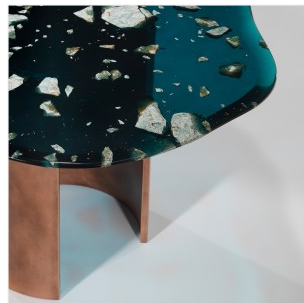

### RECONCILED FRAGMENTS - SIDE TABLE "BLUE"

**DIMENSIONS:** D 75,5 x H 43,3 cm

Diam 29.72 x H 17.05 in

**FINISHES:** Amazonite stone, brass powder, teal resin and brushed brass leg