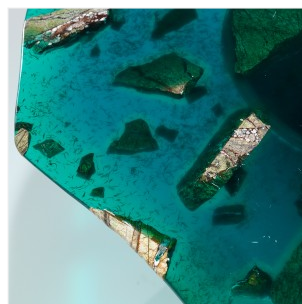

T SAKHI

RECONCILED FRAGMENTS - SIDE TABLE "BLUE"

DIMENSIONS: H 43,5 x L 72 x P 69 cm

H 17.13 x W 28.35 x D 27.17 in

FINISHES: Blue pigmented resin, Amazonite marble, brass powder, metal with brass finish

Unique piece