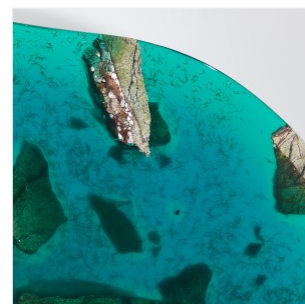

T SAKHI

RECONCILED FRAGMENTS - SIDE TABLE "BLUE"

DIMENSIONS: H 43,5 x L 72 x P 69 cm

H 17.13 x W 28.35 x D 27.17 in

FINISHES: Blue pigmented resin, Amazonite marble, brass powder, metal with brass finish

Unique piece