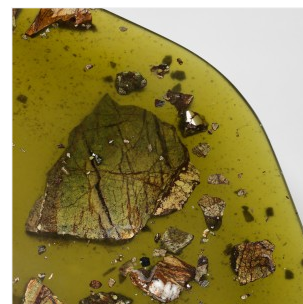

T SAKHI

RECONCILED FRAGMENTS - SIDE TABLE "GREEN"

DIMENSIONS: H 48,5 x L 83 x P 71 cm

H 19.09 x W 32.68 x D 27.95 in

FINISHES: Forest green marble, pigmented green resin with a matt finish, brass powder, oxidized brass legs