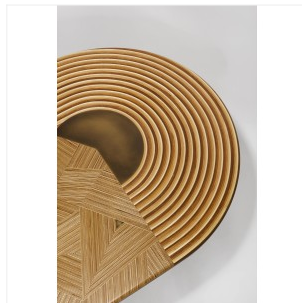

GEORGES MOHASSEB

SPIRAL CYCLE OF LIFE - TABLE

DIMENSIONS: H 75 x L 260 x P 95 cm

H 29.53 x W 102.36 x D 37.4 in

FINISHES: Plywood, beech, french oak, american walnut, maple wood, mahogany wood, oxidized brass