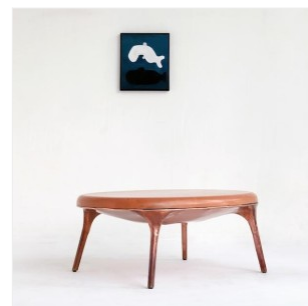

### TERRANOVA - COFFEE TABLE

**DIMENSIONS:** H 40 x L 74 x P 100 cm  
H 15.75 x W 29.13 x D 39.37 in  
**FINISHES:** Copper and Terranova Stone

Each piece is unique, handmade by the artist, dated et signed.