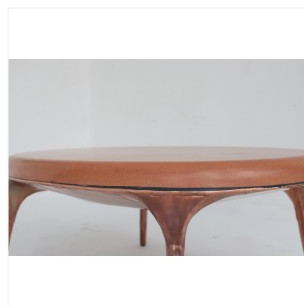

### TERRANOVA - COFFEE TABLE

**DIMENSIONS:** H 40 x L 74 x P 100 cm  
H 15.75 x W 29.13 x D 39.37 in  
**FINISHES:** Copper and Terranova Stone

Each piece is unique, handmade by the artist, dated et signed.